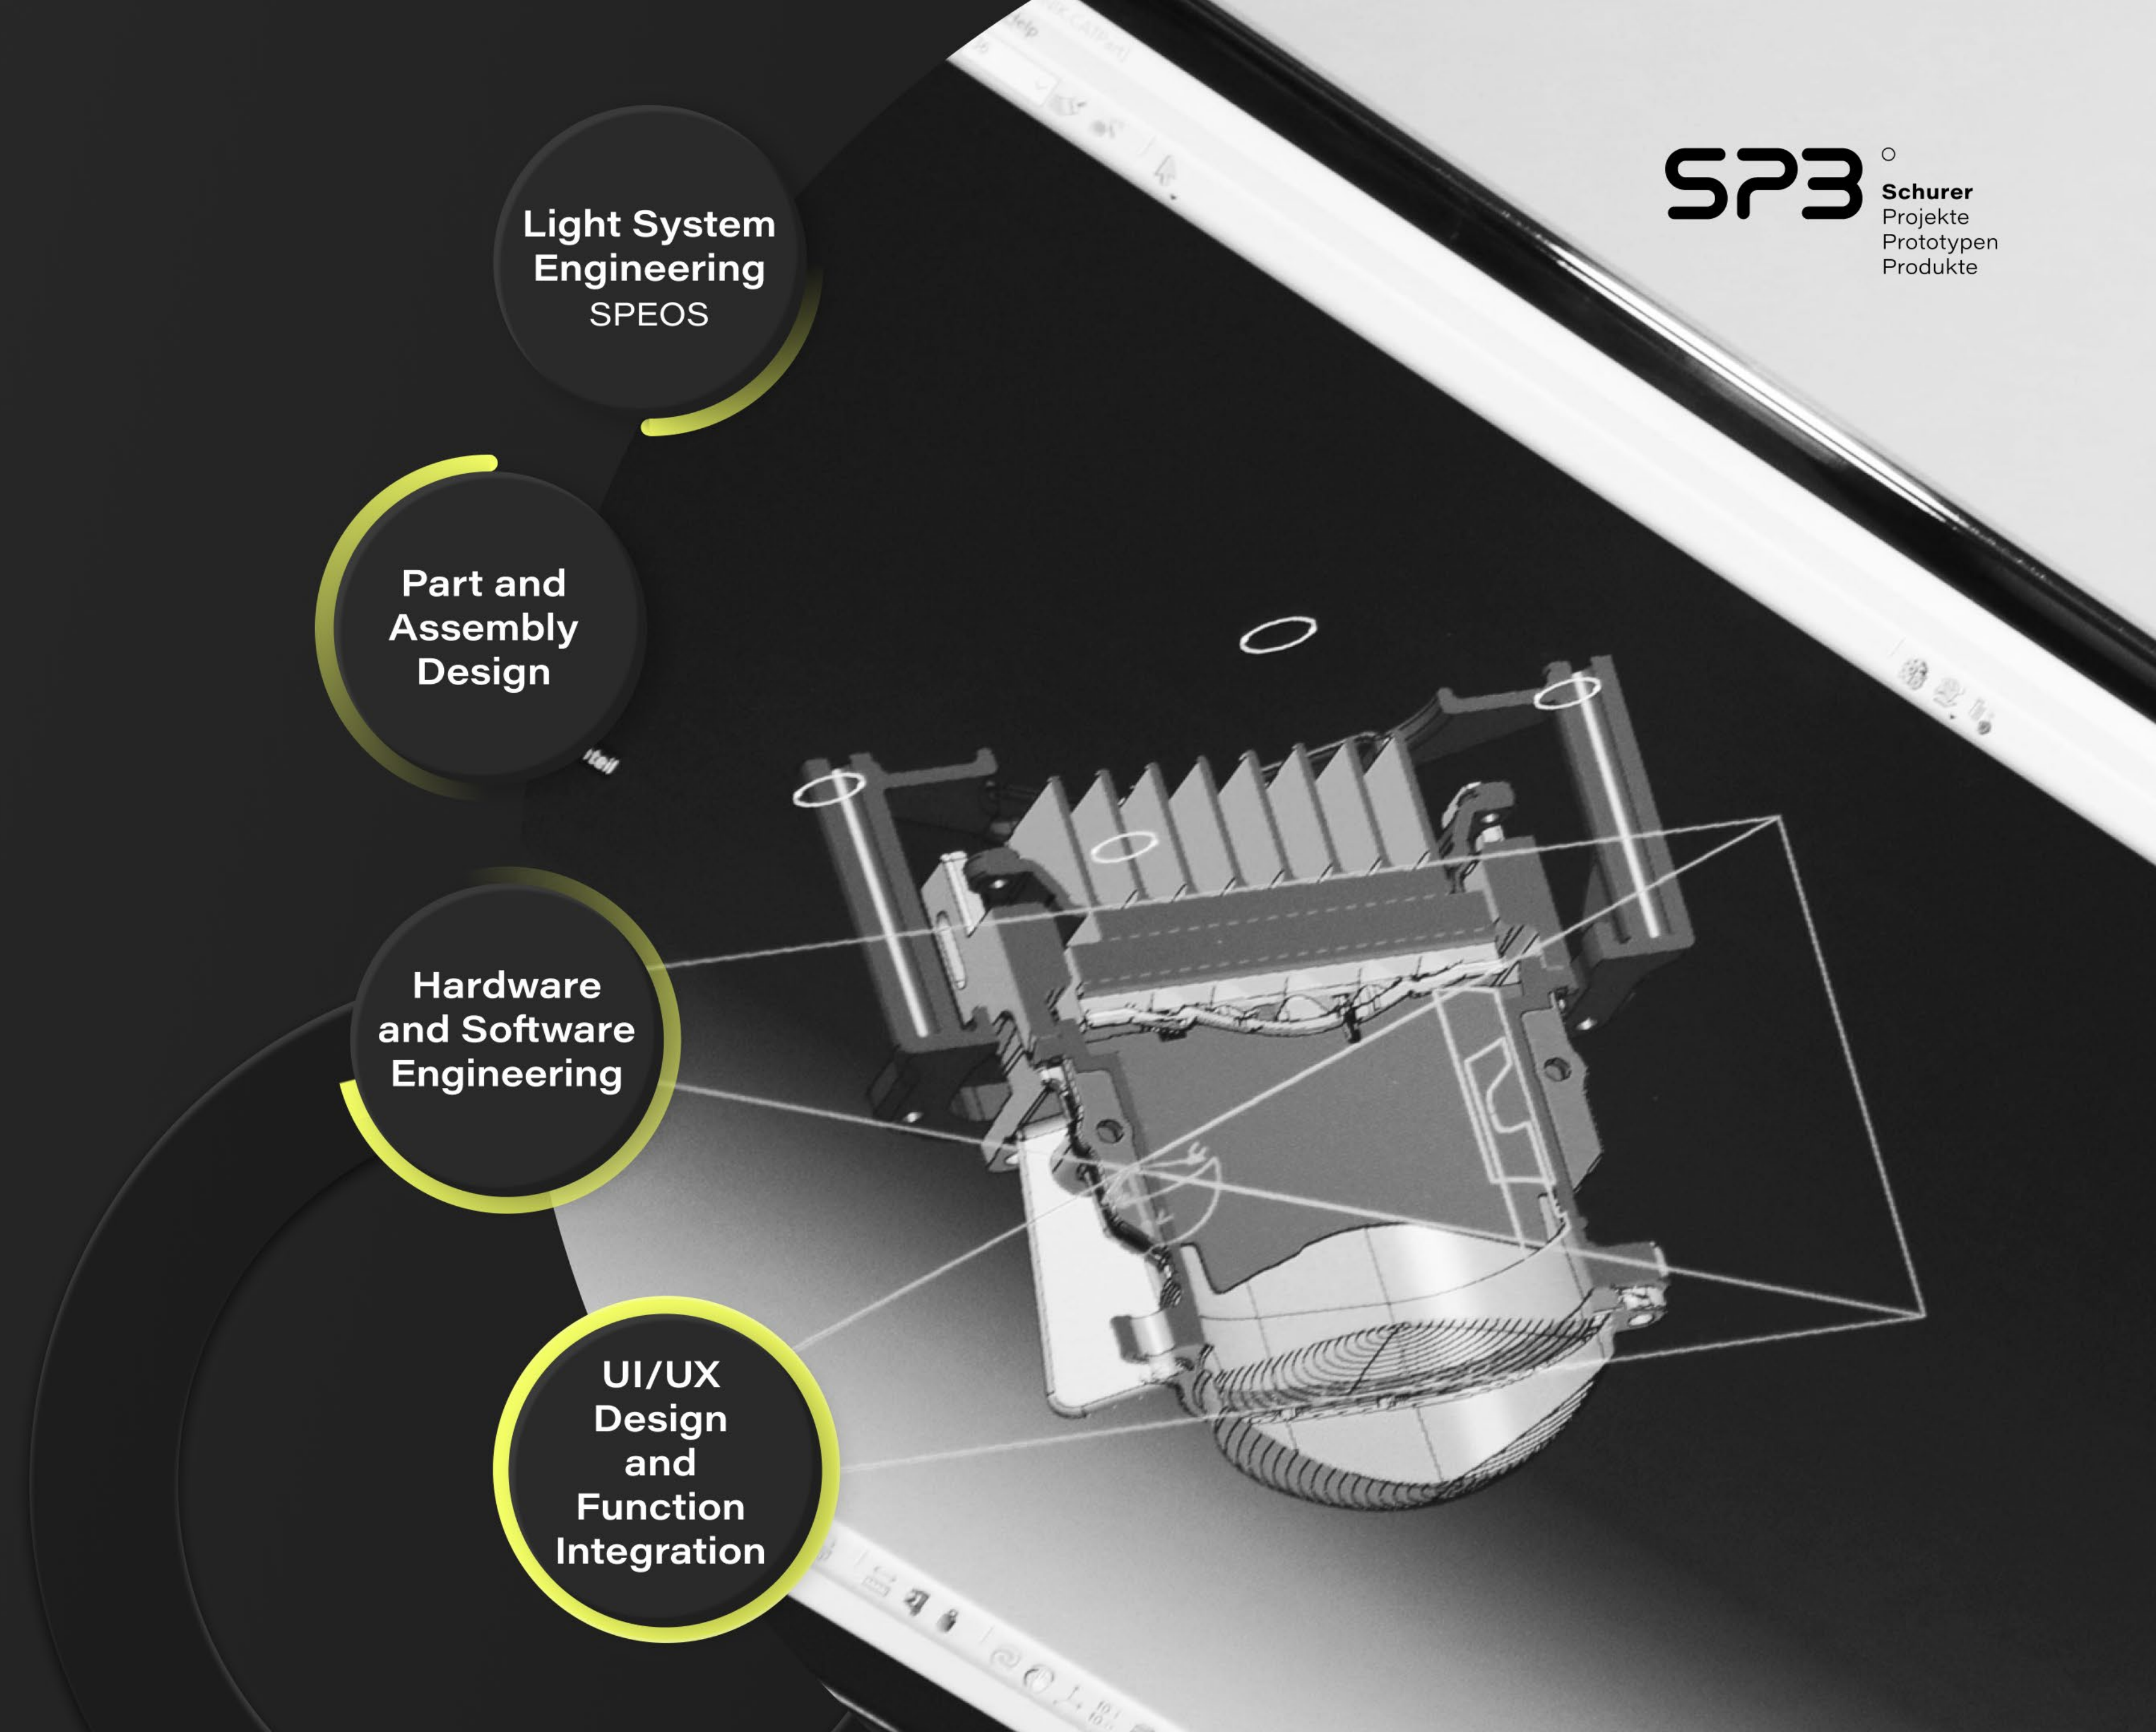

Engineering

Advanced concept engineering
as strong base for your visions.

SP3 o
Schurer
Projekte
Prototypen
Produkte

Light System
Engineering
SPEOS

Part and
Assembly
Design

Hardware
and Software
Engineering

UI/UX
Design
and
Function
Integration

Beyond Prototyping.