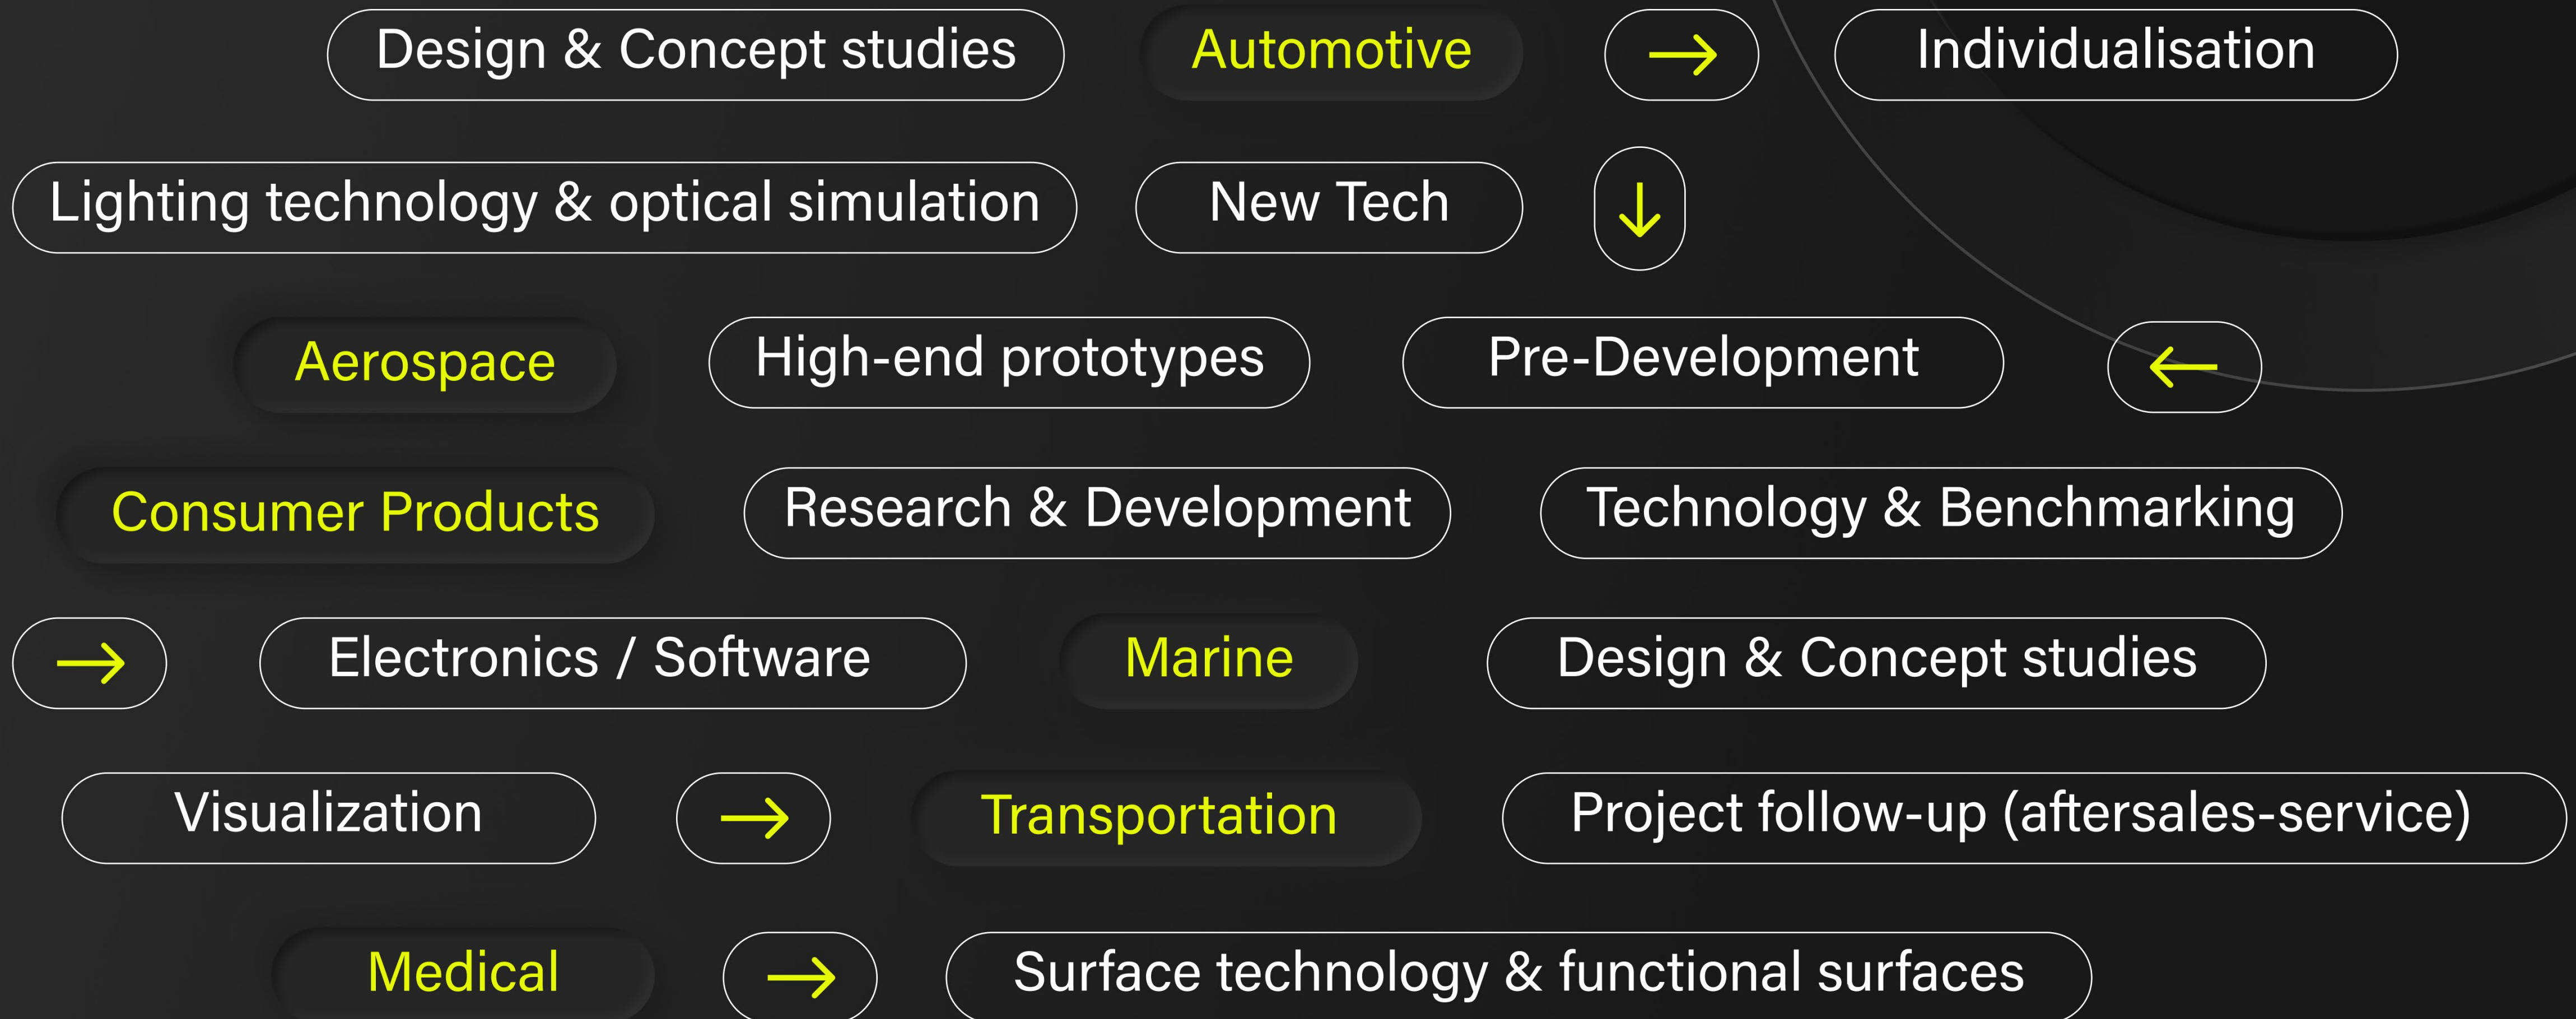

Experience Prototypes and Showcars

Design Studies

Beyond Prototyping.

Product

Supplying your vision with digital and physical product content.

Series supplier for exterior mirror indicators and interior light modules of the Bugatti Chiron.

Small Series
Production

Electronic
Hardware
Solutions

Beyond Prototyping.

Customer Journey

Our Portfolio

Partner

SP3
Schurer
Projekte
Prototypen
Produkte

SWAROVSKI
Mobility

REICHLE
TECHNOLOGIEZENTRUM

 **BERLAC**
BERLAC GROUP

TACTOTEK

 **Iseled**
Alliance

Beyond Prototyping.

Standards & Certificates

GET IN
TOUCH

SP3